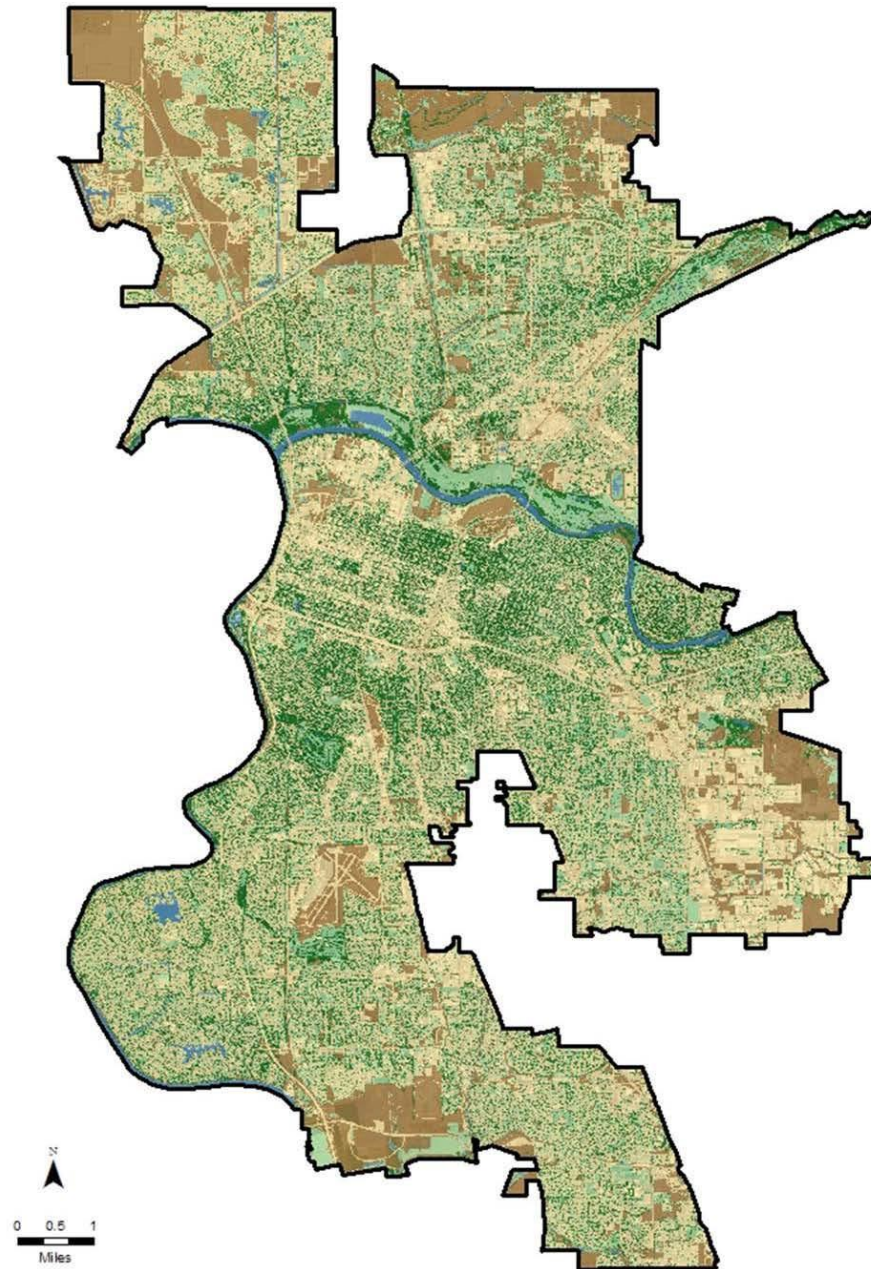

The Story Maps Can Tell

Type of Land Cover Percentage

Bare Soil 15.65%
Grass/Low Vegetation 16.82%
Tree Canopy 19.12%
Impervious Surfaces 46.24%
Open Water 2.17%

*2018, City of Sacramento and Dave
Resource Group*