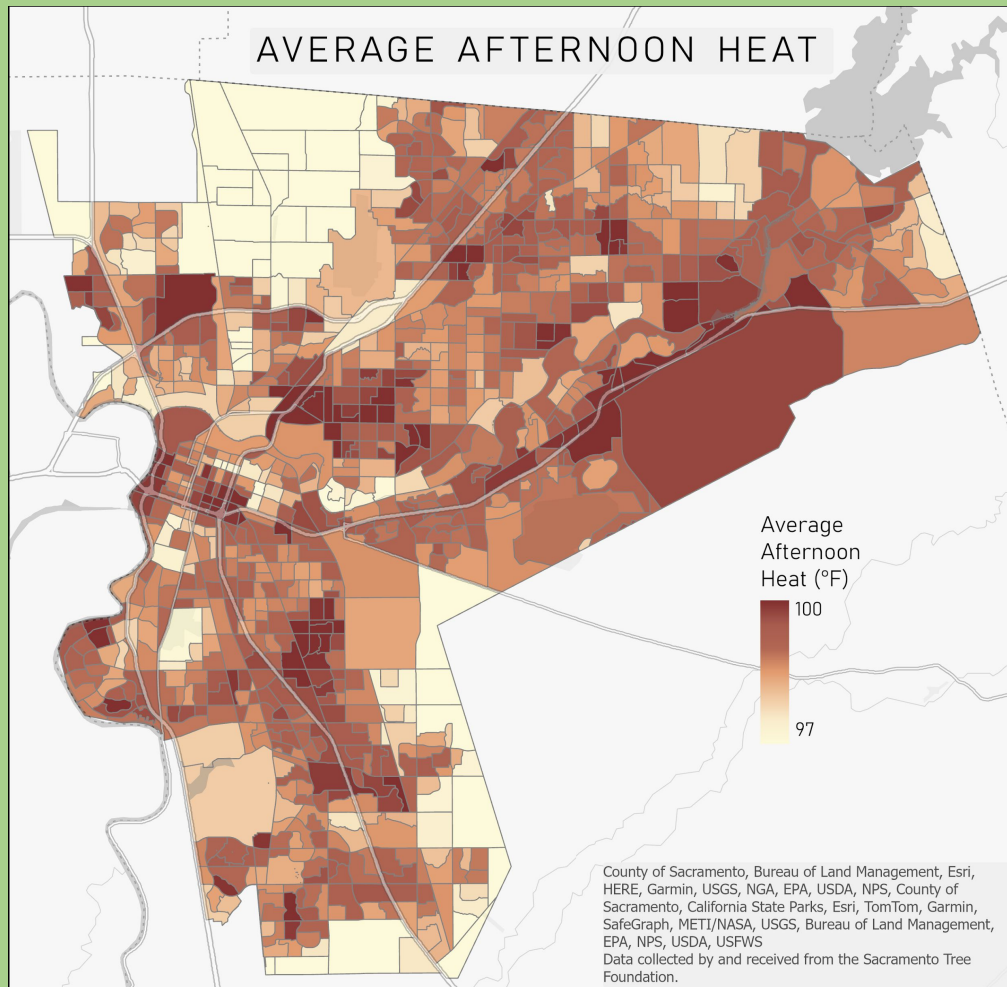

The Story Maps Can Tell

Type of Land Cover Percentage

Bare Soil 15.65%
Grass/Low Vegetation 16.82%
Tree Canopy 19.12%
Impervious Surfaces 46.24%
Open Water 2.17%

*2018, City of Sacramento and Dave
Resource Group*