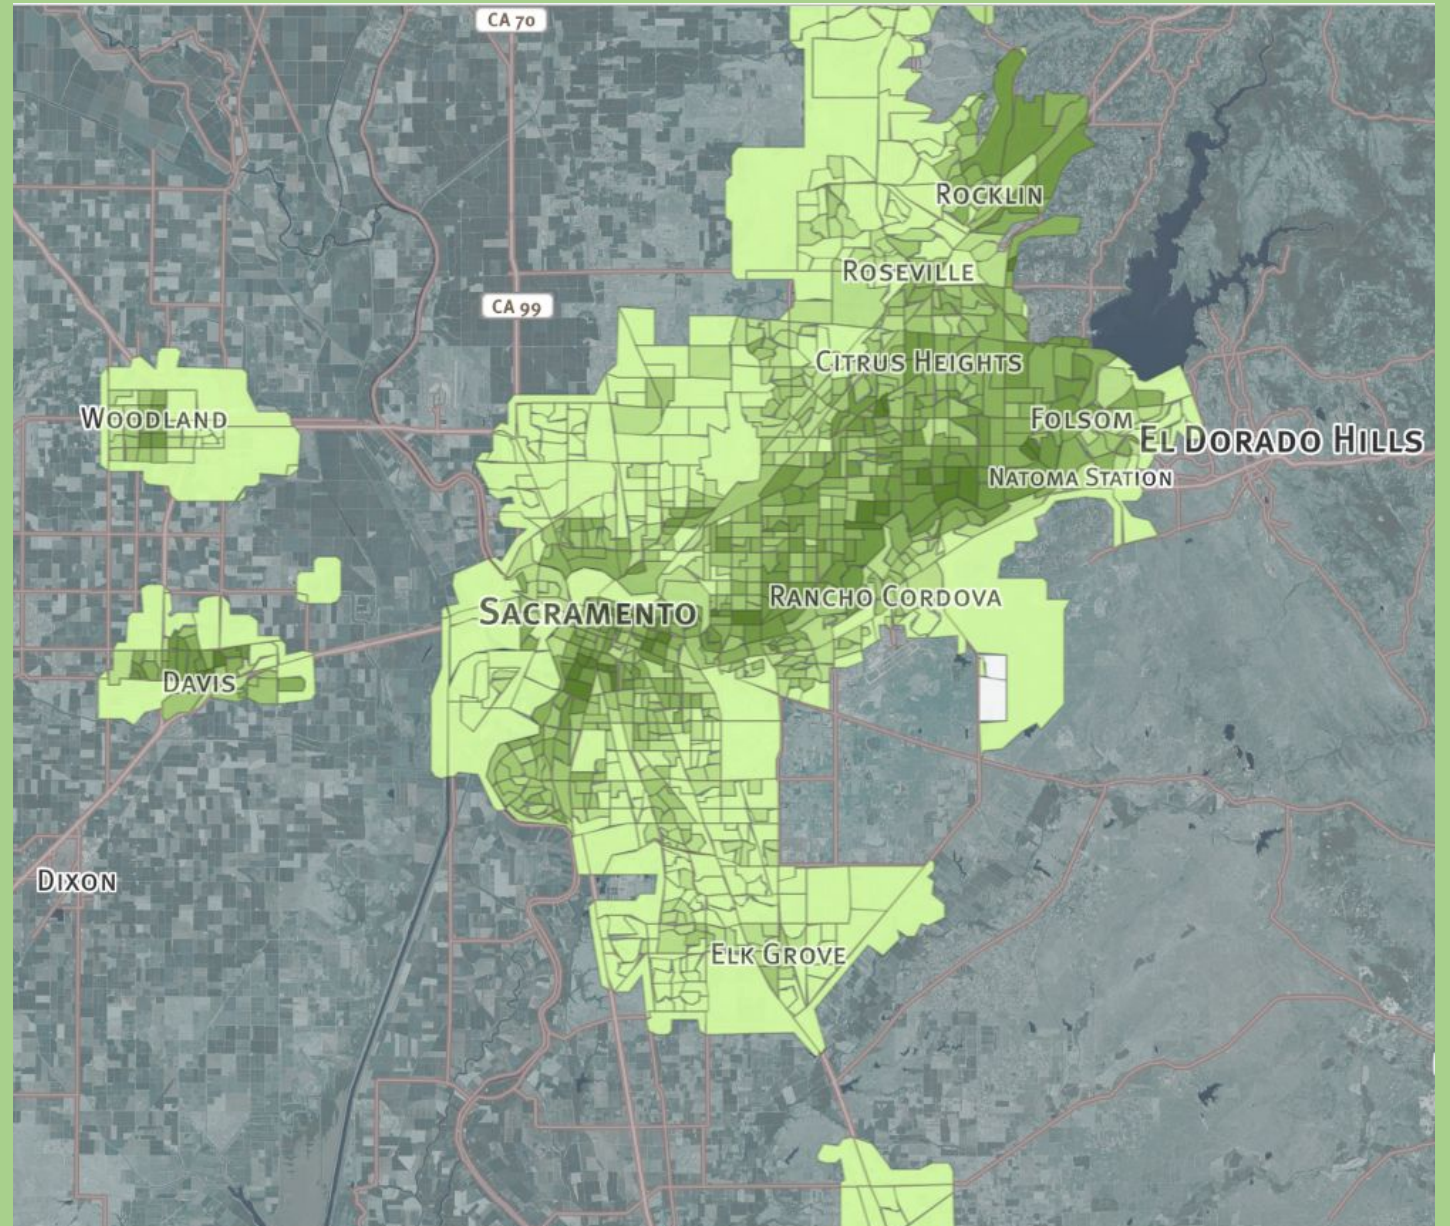

The Story Maps Can Tell

Type of Land Cover Percentage

Bare Soil 15.65%
Grass/Low Vegetation 16.82%
Tree Canopy 19.12%
Impervious Surfaces 46.24%
Open Water 2.17%

*2018, City of Sacramento and Dave
Resource Group*

CANOPY ANALYSIS

<https://sactree.org/programs/neighborhoods/>

Now that we have the data, where do we plant the trees?

LEARN MORE

sactree.org

  @sactree

Support

garrett@sactree.org