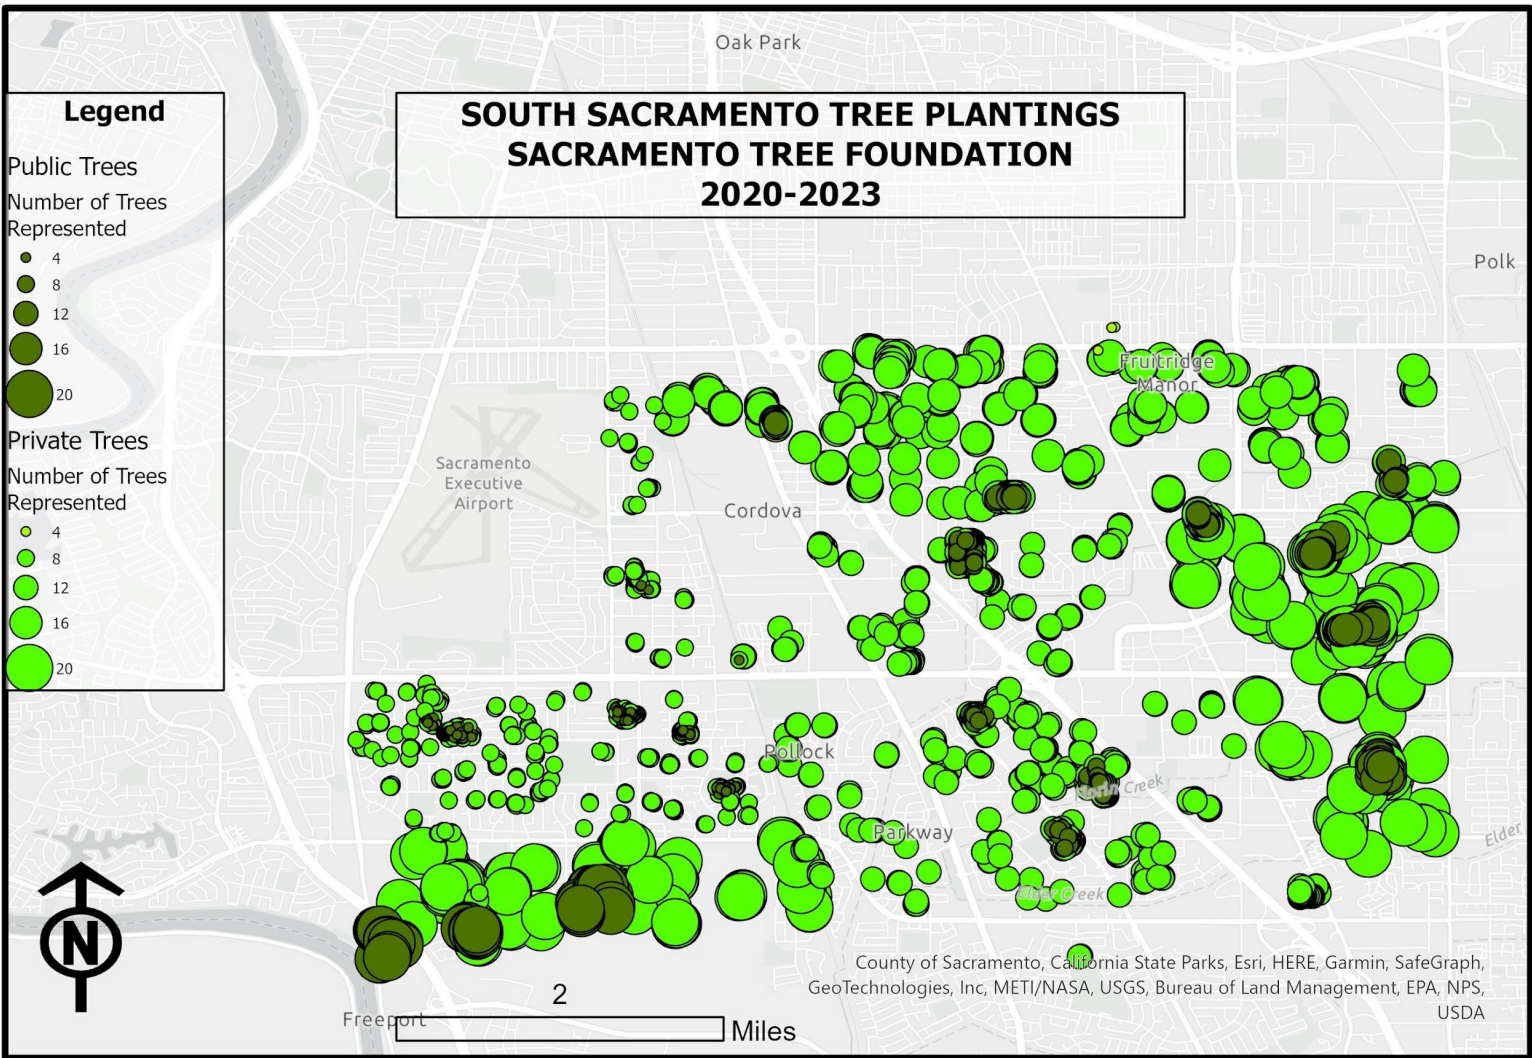

Now that we have the data, where do we plant the trees?