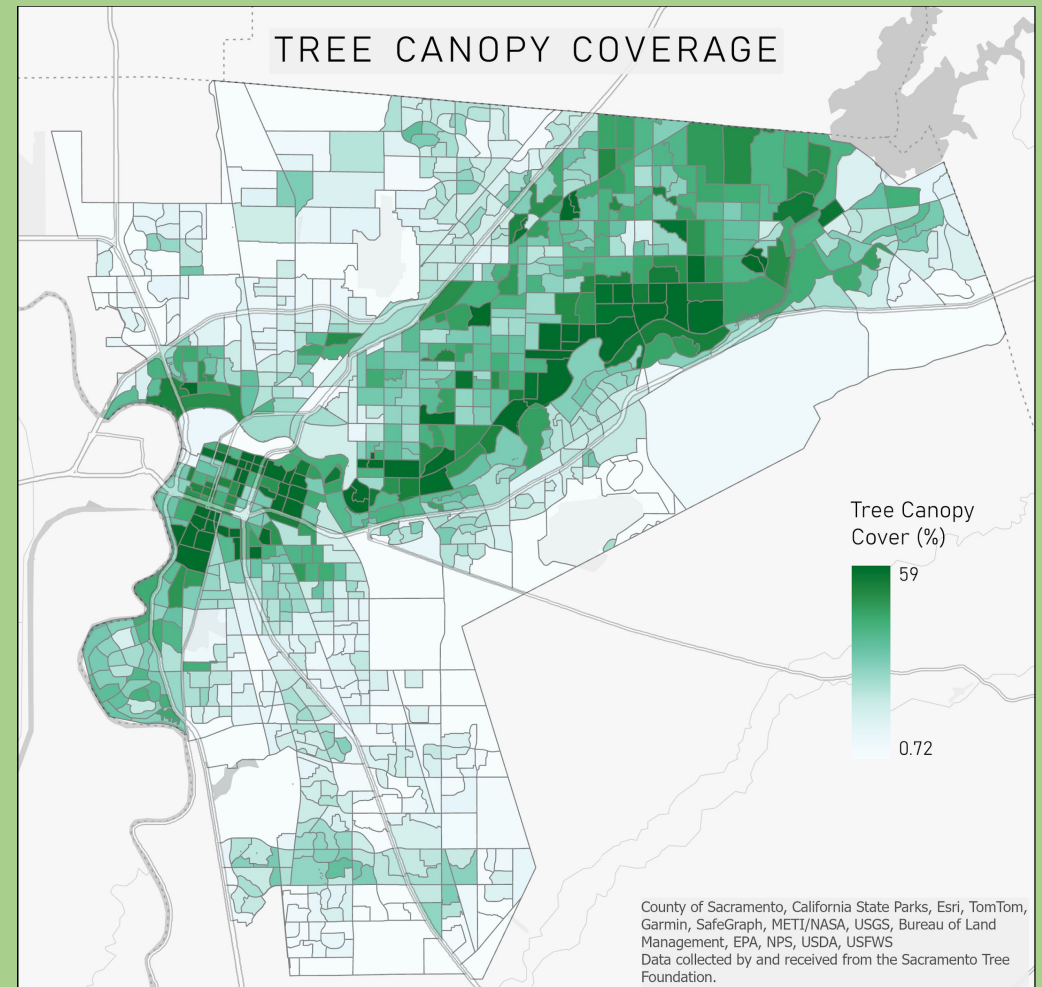

Community Science

Engaging and empowering the community to take action.

REFORESTATION

Replanting native trees and plants to replenish and sustain the native flora and fauna of our region

URBAN WOOD RESCUE

The Story Maps Can Tell

Type of Land Cover Percentage

Bare Soil 15.65%
Grass/Low Vegetation 16.82%
Tree Canopy 19.12%
Impervious Surfaces 46.24%
Open Water 2.17%

*2018, City of Sacramento and Dave
Resource Group*