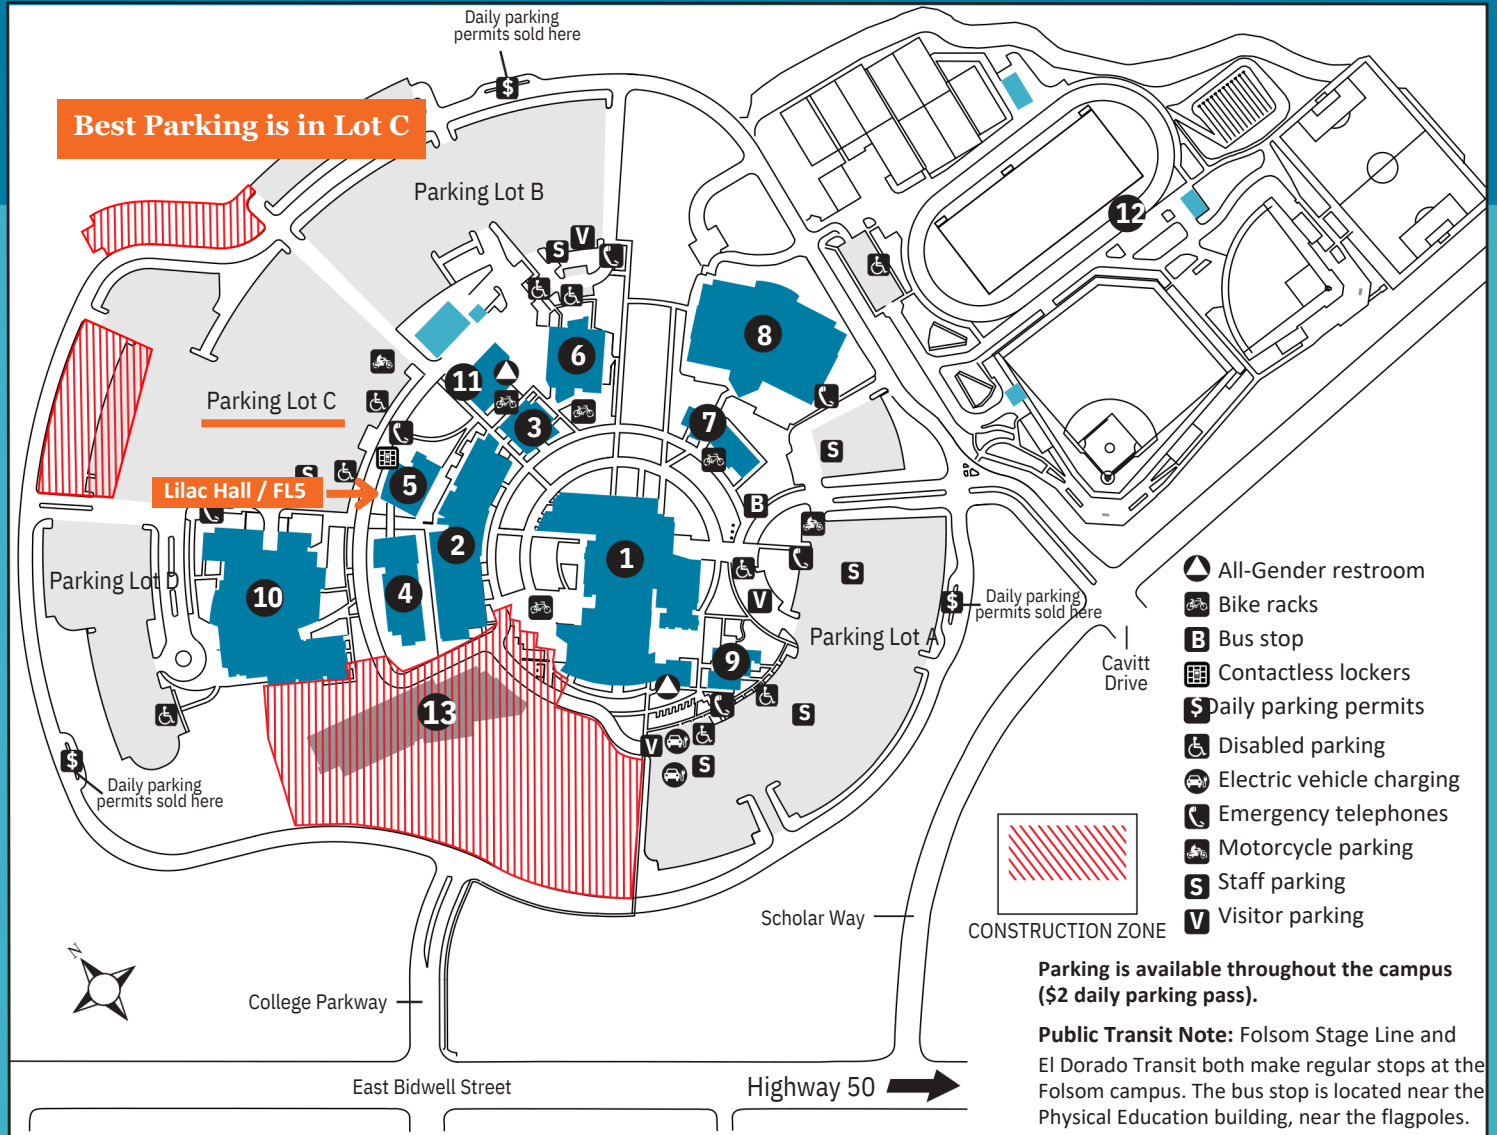

MAIN FOLSOM CAMPUS

10 COLLEGE PARKWAY, FOLSOM, CA 95630
(916) 608-6500 | www.flc.losrios.edu

FOLSOM LAKE COLLEGE
EL DORADO CENTER | RANCHO CORDOVA CENTER

- **1 Aspen Hall / FL1**
  Admissions & Records
  Center for Excellence (FL1-108)
  Community Room (FL1-20)
  Counseling
  Equity Center (FL1-151b)
  Financial Aid
  Innovation Center Makerspace (FL1-130)
  Library
  Undocu-Falcons Center (FL1-183)
  Welcome & Student Success Center
- **2 Cypress Hall / FL2**
  Math Center (FL2-246)
  Reading & Writing Center (FL2-239)
  Science Center (FL2-234)
  SOAR Central (FL2-238)
  Tutoring Center (FL2-240)

- **3 Buckeye Hall / FL3** Large Lecture Hall (FL3-173)
- **4 Dogwood Hall / FL4**
- **5 Lilac Hall / FL5**
- **6 Falcon's Roost / FR**
  Associated Students (FR-106)
  Bookstore (lower level)
  Cafeteria
  Career & Transfer Center (FR-220)
  College Police (FR-140, outside entrance)
  Dining Area
  Health & Wellness Center (FR-115)
  Peregrine Room (FR-240)
  Self-Service Food Market (upper level)
  Student Life (FR-108)

- **7 Physical Education / PE**
  Student Athlete Success Center (PE-112)
  Veterans Success Center (PE-119)
- **8 Gymnasium / GYM**
- **9 College Administration / CA**
  Business Services
  Public Information Services
- **10 Harris Center for the Arts / PAC**
- **11 Campus Services / CS**
  Operations
  Printing /Mail
  Receiving
- **12 Athletics Complex**
- **13 Science Building** (under construction)

Directions

From the Sacramento area, take Highway 50 east toward Lake Tahoe. Take the East Bidwell Street/Scott Road exit and turn left at the end of the exit ramp. Proceed north on East Bidwell for 1.6 miles. Turn right at College Parkway at the signal.

From the Lake Tahoe area, take Highway 50 west toward Sacramento. Take the East Bidwell Street/Scott Road exit and turn right at the end of the exit ramp. Proceed north on East Bidwell for 1.6 miles. Turn right at College Parkway at the signal.

From the Roseville area, heading east on Douglas Boulevard, turn right onto Folsom Auburn Road. Continue south 4.4 miles and turn left on Greenback Lane. Follow Greenback Lane, which becomes Riley Street, as you pass through Historic Folsom and just past Sutter Middle School turn left on East Bidwell Street. Continue southeast for 3.5 miles, passing Oak Avenue Parkway, and turn left at College Parkway at the signal.